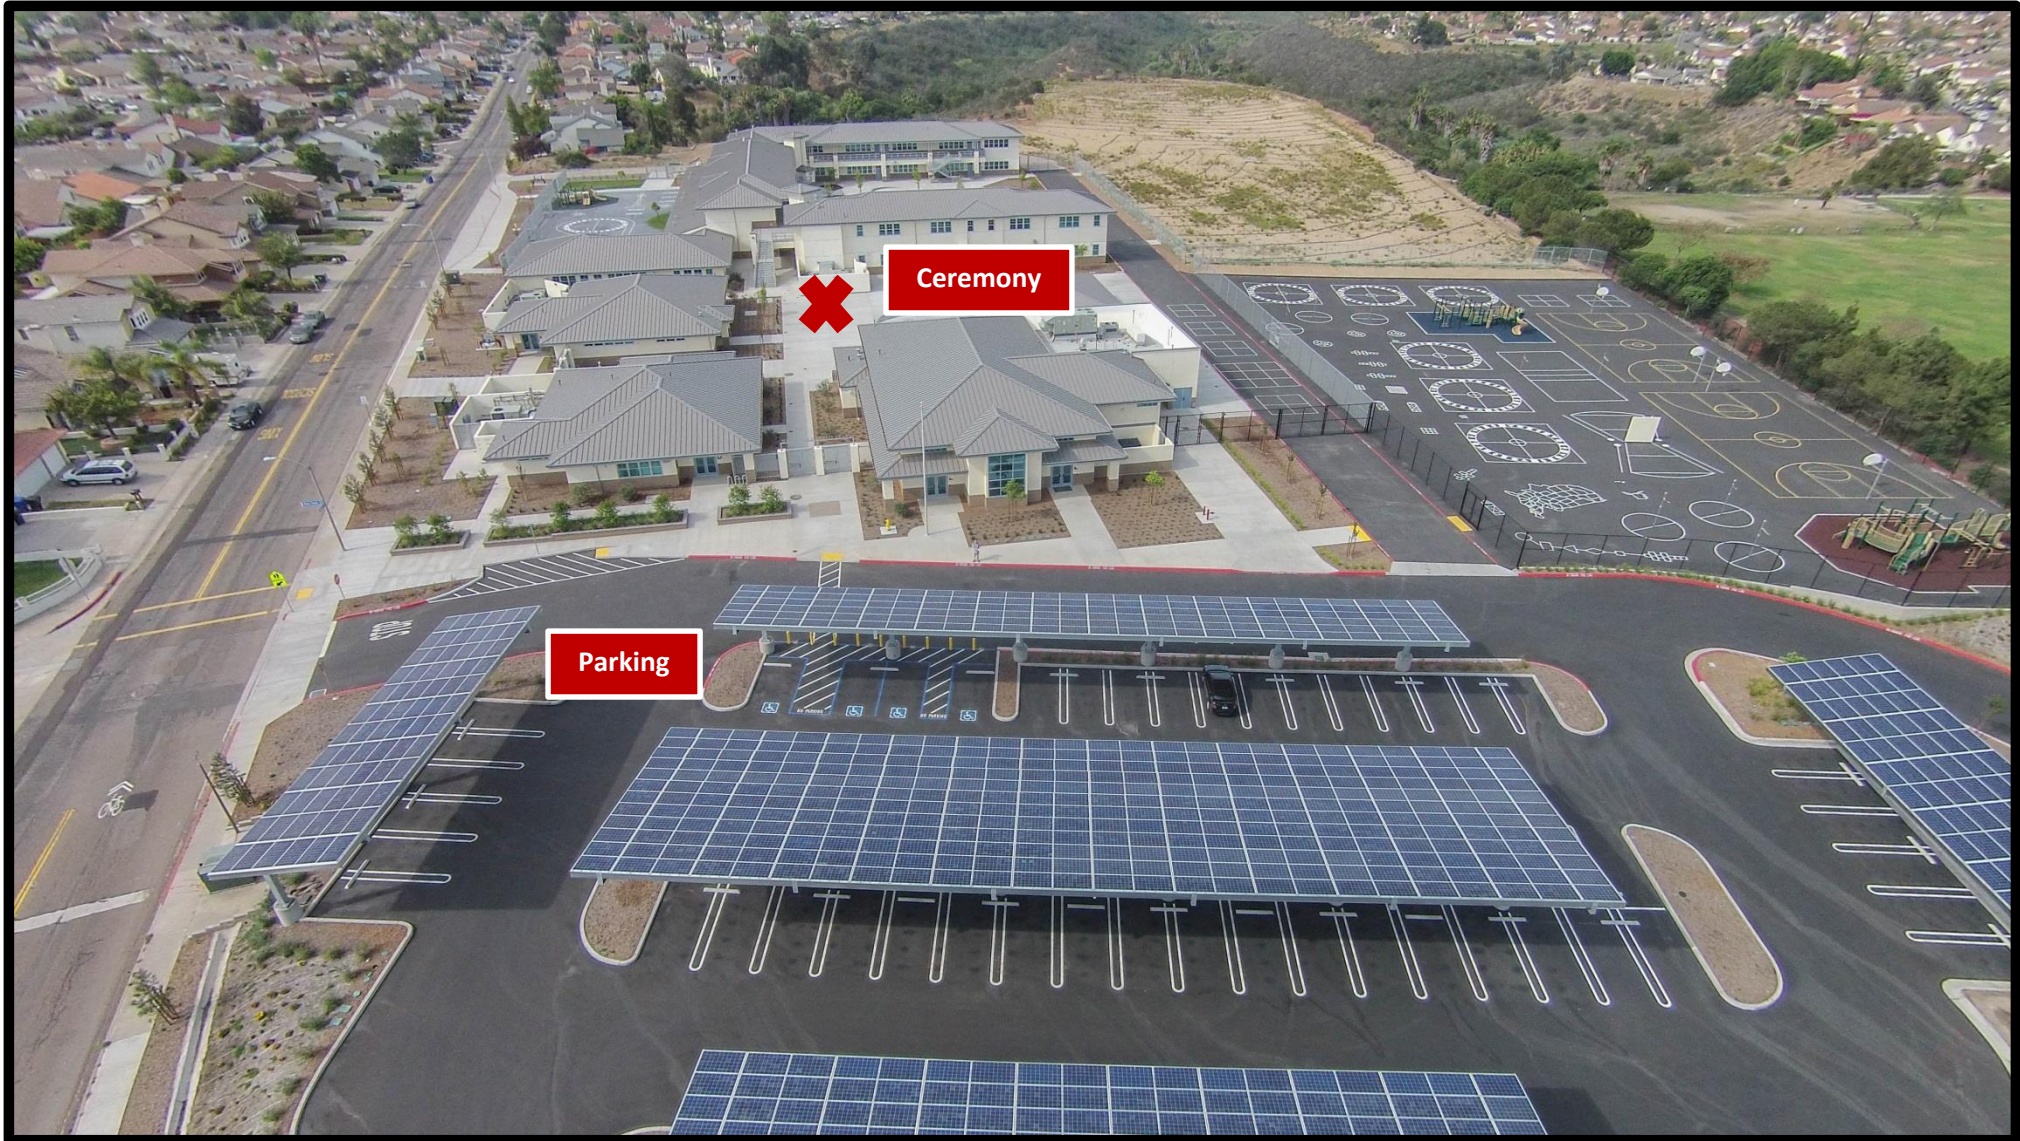

Jonas Salk Elementary School

7825 Flanders Drive, San Diego, 92126 (858-935-2100)

From Interstate 15, exit Mira Mesa Boulevard west; drive to Parkdale Avenue; turn left to Flanders Drive; and turn right;
or from Interstate 805, exit Mira Mesa Boulevard east; drive to Parkdale Avenue; turn right to Flanders Drive; and turn right.